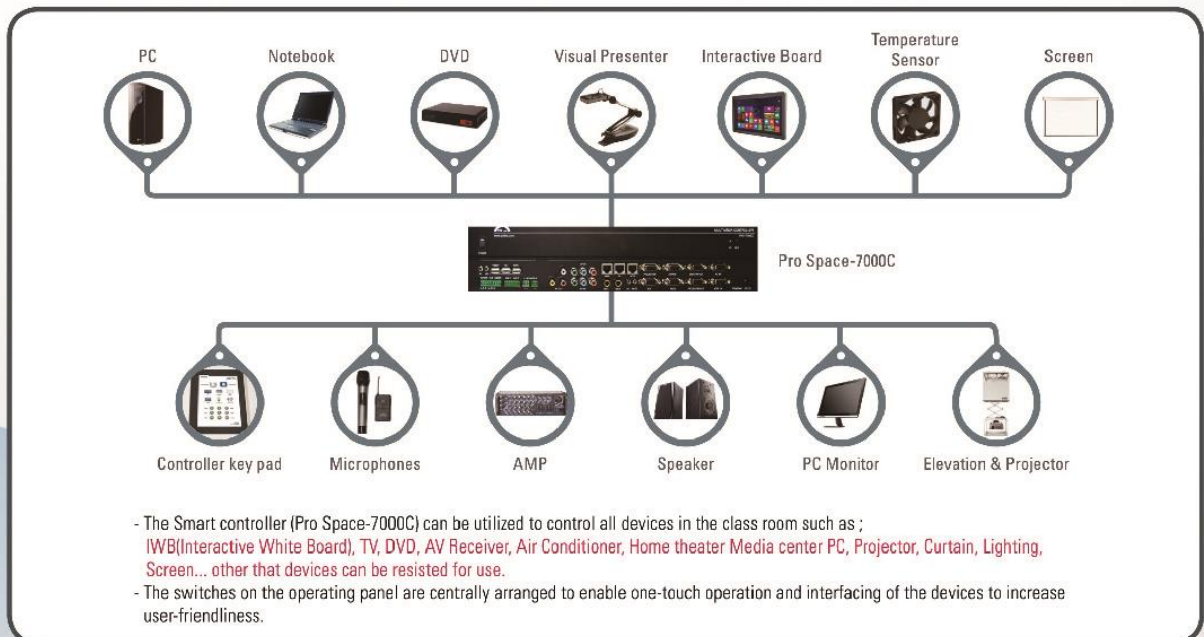

Pro Space-7000C Multi Controller Diagram