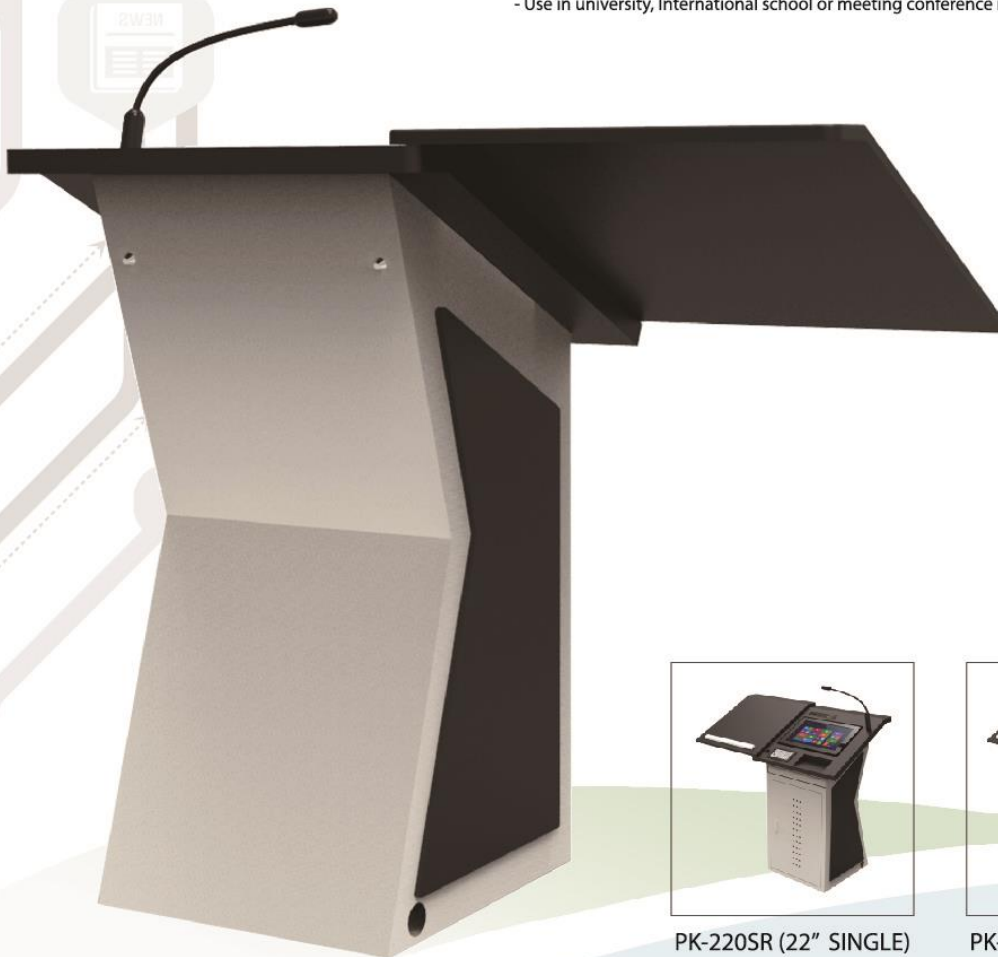

## FEATURE

- Ergonomically designed user interface
- Lift controller for various customers
- Easy moving with special steel-material wheel
- Monitor angle adjustment function
- The effective lesson through wire / wireless microphones
- High-quality Goose-neck microphones(Low howling noise)
- Control all multimedia devices in classroom by the convenient integration controller
- The superstructure composed with 19" ~ 22" LED tablet monitor and secondary monitor
- Use in university, International school or meeting room

## SPECIFICATION

Podium Body	TOP + BODY METAL		
Tablet Monitor	19" ~ 22" (16:9 Wide) Touch & Tablet Monitor		
Intergrated Controller	PKS-7000C Controller (Inside AMP) + 7" LCD Touch Pad + Laptop Interface (HDMI)		
Microphone(Wireless)	Goosneck + Wireless Microphone (Hand + PIN) / Per SET		
Amplifier	300 Watt / 8Ω	Speaker	60W
Drawing S/W(PC chalk box)	Writing & Drawing & Recording		

## FEATURE

- Ergonomically designed user interface
- Lift controller for various customers
- Easy moving with special steel-material wheel
- Monitor angle auto function
- The effective lesson through wire / wireless microphones
- High-quality Goose-neck microphones (Low howling noise)
- Control all multimedia devices in classroom by the convenient integration controller
- The superstructure composed with 19"~22" LED tablet touch monitor
- Use in university, International school or meeting conference room